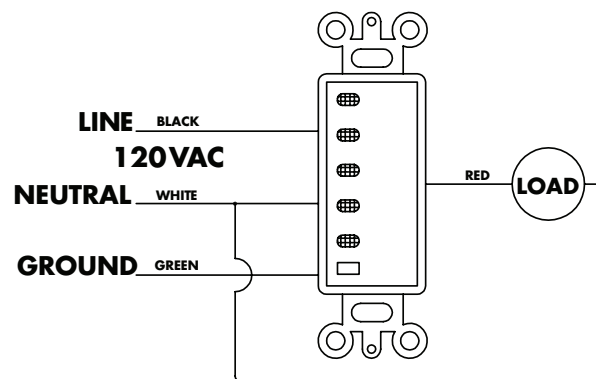

EASY SET:

No adjustments, just wire and go!

WIRING:

Requires a neutral.

THREE COLORS:

Ivory, Light Almond, White.

SPECIFICATIONS

TIMING ACCURACY:

Line voltage.

INPUT VOLTAGE:

120VAC, 60Hz.

WIRE SIZE:

#14AWG.

OPERATING TEMPERATURE:

32 °F to 122 °F (0 °C to 50 °C).

WIRE DIAGRAM

ORDERING INFO

CAT. NO.	UPC CODE	INPUT SUPPLY (VAC) 60Hz	TIME SETTINGS	OUTPUT CONTACTS
D212H	14021	120	Ivory	2, 4, 8, 12 HOURS
D212HA	14022	120	Light Almond	2, 4, 8, 12 HOURS
D212HW	14023	120	White	2, 4, 8, 12 HOURS
D1060M	14025	120	Ivory	10, 20, 30, 60 MINUTES
D1060LA	14024	120	Light Almond	10, 20, 30, 60 MINUTES
D1060MW	14025	120	White	10, 20, 30, 60 MINUTES