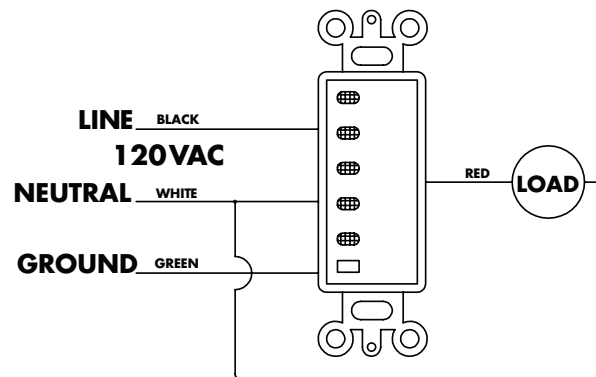

EASY SET:

No adjustments, just wire and go!

WIRING:

Requires a neutral.

THREE COLORS:

Ivory, Light Almond, White.

SPECIFICATIONS

TIMING ACCURACY:

Line voltage.

INPUT VOLTAGE:

120VAC, 60Hz.

WIRE SIZE:

#14AWG.

OPERATING TEMPERATURE:

32 °F to 122 °F (0 °C to 50 °C).

WIRE DIAGRAM

ORDERING INFO

CAT. NO.	UPC CODE	INPUT SUPPLY (VAC) 60Hz	TIME SETTINGS	OUTPUT CONTACTS
D212H	14021	120	Ivory	2, 4, 8, 12 HOURS
D212HA	14022	120	Light Almond	2, 4, 8, 12 HOURS
D212HW	14023	120	White	2, 4, 8, 12 HOURS
D1060M	14025	120	Ivory	10, 20, 30, 60 MINUTES
D1060LA	14024	120	Light Almond	10, 20, 30, 60 MINUTES
D1060MW	14025	120	White	10, 20, 30, 60 MINUTES