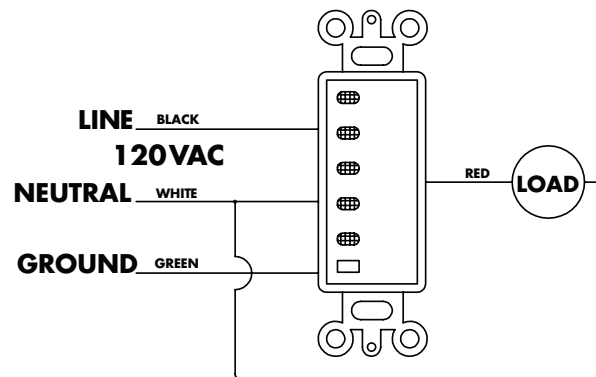

EASY SET:

No adjustments, just wire and go!

WIRING:

Requires a neutral.

THREE COLORS:

Ivory, Light Almond, White.

SPECIFICATIONS

TIMING ACCURACY:

Line voltage.

INPUT VOLTAGE:

120VAC, 60Hz.

WIRE SIZE:

#14AWG.

OPERATING TEMPERATURE:

32 °F to 122 °F (0 °C to 50 °C).

WIRE DIAGRAM

ORDERING INFO

| CAT. NO. | UPC CODE | INPUT SUPPLY (VAC) 60Hz | TIME SETTINGS | OUTPUT CONTACTS |
|----------|----------|-------------------------|---------------|------------------------|
| D212H | 14021 | 120 | Ivory | 2, 4, 8, 12 HOURS |
| D212HA | 14022 | 120 | Light Almond | 2, 4, 8, 12 HOURS |
| D212HW | 14023 | 120 | White | 2, 4, 8, 12 HOURS |
| D1060M | 14025 | 120 | Ivory | 10, 20, 30, 60 MINUTES |
| D1060LA | 14024 | 120 | Light Almond | 10, 20, 30, 60 MINUTES |
| D1060MW | 14025 | 120 | White | 10, 20, 30, 60 MINUTES |