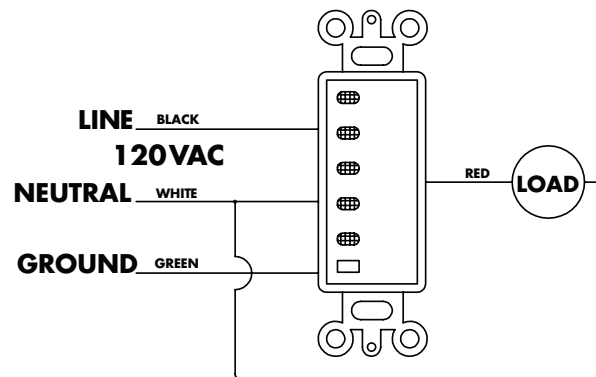

WIRE DIAGRAM

ORDERING INFO

CAT. NO.	UPC CODE	INPUT SUPPLY (VAC) 60Hz	TIME SETTINGS	OUTPUT CONTACTS
D212H	14021	120	Ivory	2, 4, 8, 12 HOURS
D212HA	14022	120	Light Almond	2, 4, 8, 12 HOURS
D212HW	14023	120	White	2, 4, 8, 12 HOURS
D1060M	14025	120	Ivory	10, 20, 30, 60 MINUTES
D1060LA	14024	120	Light Almond	10, 20, 30, 60 MINUTES
D1060MW	14025	120	White	10, 20, 30, 60 MINUTES

CONTACT RATINGS

TYPE	VOLTAGE (VAC)	RATING
General Purpose	120	15A
Resistive	120	1000W
Tungsten	120	1000W
Motor	120	1/4 HP
Ballast	120	1000VA