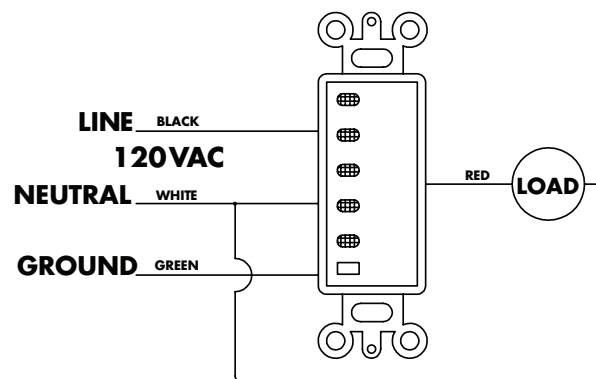

WIRE DIAGRAM

ORDERING INFO

CAT. NO.	UPC CODE	INPUT SUPPLY (VAC) 60Hz	TIME SETTINGS	OUTPUT CONTACTS
D212H	14021	120	Ivory	2, 4, 8, 12 HOURS
D212HA	14022	120	Light Almond	2, 4, 8, 12 HOURS
D212HW	14023	120	White	2, 4, 8, 12 HOURS
D1060M	14025	120	Ivory	10, 20, 30, 60 MINUTES
D1060LA	14024	120	Light Almond	10, 20, 30, 60 MINUTES
D1060MW	14025	120	White	10, 20, 30, 60 MINUTES

CONTACT RATINGS

TYPE	VOLTAGE (VAC)	RATING
General Purpose	120	15A
Resistive	120	1000W
Tungsten	120	1000W
Motor	120	1/4 HP
Ballast	120	1000VA