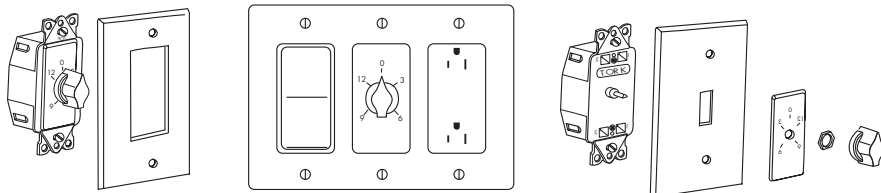

HOLD FEATURE:

Some models have position for constant ON.

EASY SET:

No adjustments. Just wire and go!

EASY WIRING:

No neutral required. Great for retrofit! Use as single or in multi-gang box with no de-rating.

USE FOR SPDT

CONTACT RATINGS

TYPE	VOLTAGE (VAC)	RATING
Resistive	125	20A
	250	10A
	277	10A
Inductive	125	20A
	250	10A
	277	10A
Tungsten	125	7A
Motor	125	1HP
	250	2HP

ORDERING INFO

CAT. NO.	UPC CODE	HOLD FEATURE	COLOR
15 MINUTE MAX.			
A515MH	15020	With Hold	Ivory
A515MHW	15120		White
A515M	15013	No Hold	Ivory
A515MW	15113		White
A515MA	15127		Light Almond
30 MINUTE MAX.			
A530MH	15021	With Hold	Ivory
A530MHW	15121		White
A530M	15014	No Hold	Ivory
A530MW	15114		White
A530MA	15128		Light Almond
60 MINUTE MAX.			
A560MH	15022	With Hold	Ivory
A560MHW	15122		White
A560M	15015	No Hold	Ivory
A560MW	15115		White
2 HOUR MAX.			
A502HHW	15123	With Hold	White
A502H	15016	No Hold	Ivory
A502HW	15116		White
6 HOUR MAX.			
A506HHW	15125	With Hold	White
A506H	15018	No Hold	Ivory
A506HW	15118		White
12 HOUR MAX.			
A512HH	15026	With Hold	Ivory
A512HHW	15126		White
A512H	15019	No Hold	Ivory
A512HW	15119		White