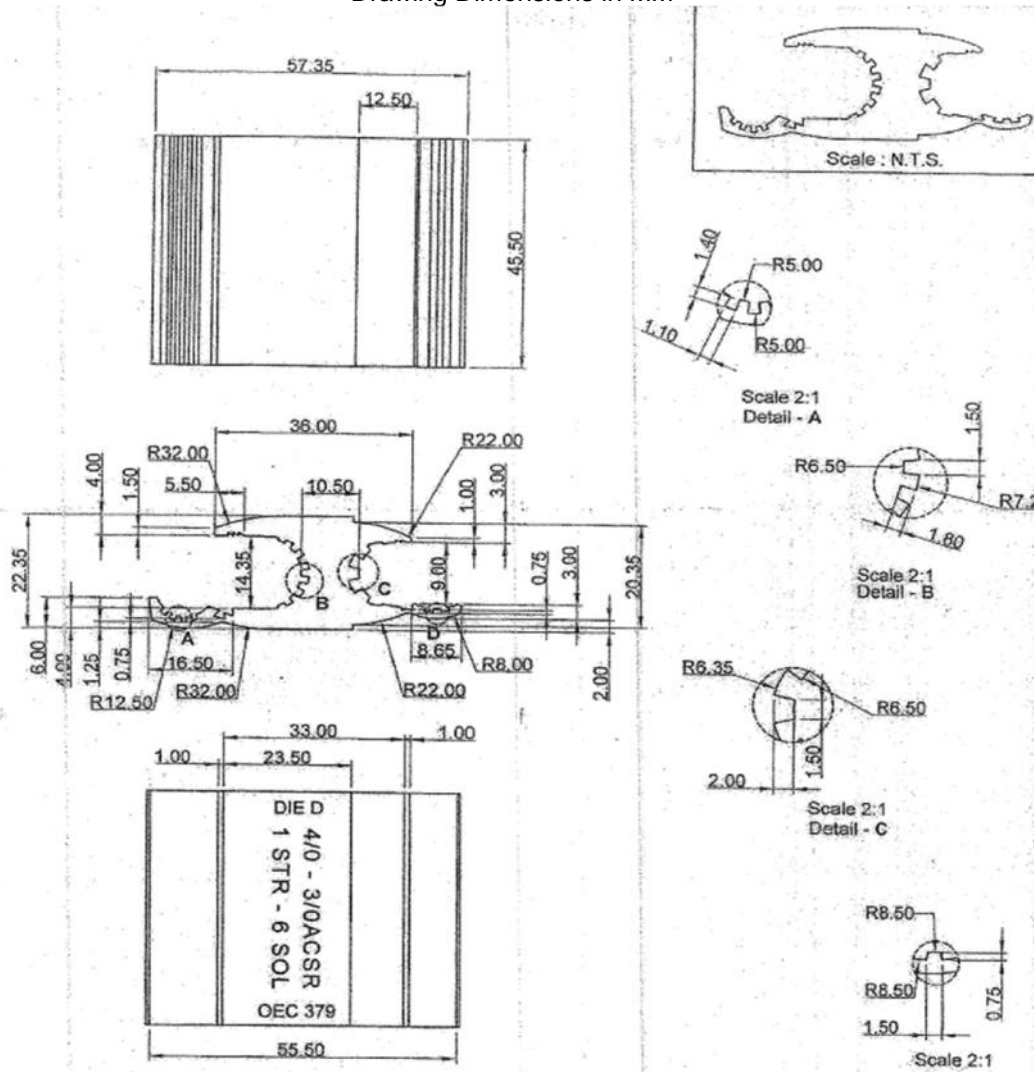

WRD379 Connector

Drawing Dimensions in MM

Material-Aluminum

Drawn - SD
Approval - KM

Title - WRD379 Connector

Part Number	Standard Conductors						Compact Conductors				L	W	H
	A Groove			B Groove			A Groove		B Groove				
	ASCR	STR	SOL	ASCR	STR	SOL	ASCR	STR	ASCR	STR			
WR379	-	-	-	-	-	1/0	-	-	-	-	2.415	2.342	0.866
	-	-	-	-	1	1	-	-	1	1			
	-	-	-	2	2	2	266-18/1	266	2	2			
	4/0	4/0	-	3	3	3	250	250	3	3			
	3/0	-	-	4	4	4	4/0	4/0	4	4			
	-	-	-	6	6	6	-	-	6	6			