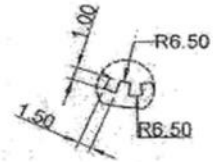

WRD289 Connector

Drawing Dimensions in MM

Material-Aluminum

Drawn - SD

Approval - KM

Title - WRD289 Connector

Part Number	Standard Conductors						Compact Conductors				L	W	H
	A Groove			B Groove			A Groove		B Groove				
	ASCR	STR	SOL	ASCR	STR	SOL	ASCR	STR	ASCR	STR			
WRD289	-	-	-	-	-	1/0	-	-	-	-	1.811	2.175	0.885
	-	-	-	-	1	1	-	-	1	1			
	-	-	4/0	2	2	2	3/0	3/0	2	2			
	-	3/0	3/0	3	3	3	2/0	-	3	3			
	2/0	2/0	-	4	4	4	-	-	4	4			
	1/0	-	-	6	6	6	-	-	6	6			