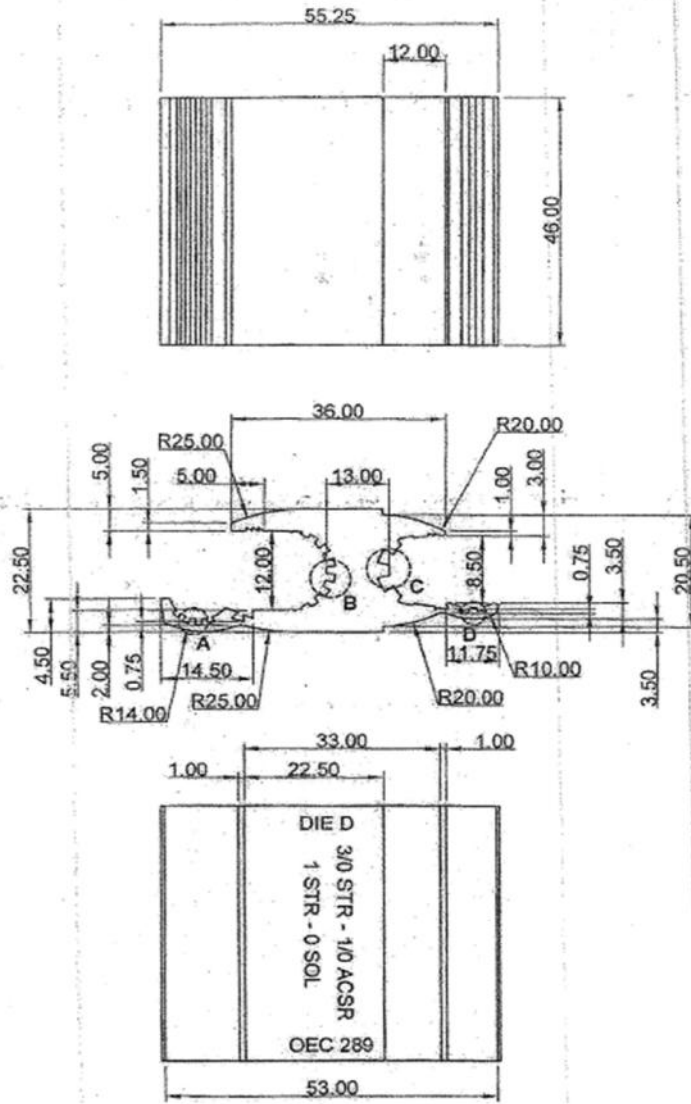

WRD289 Connector

Drawing Dimensions in MM

Material-Aluminum

Drawn - SD

Approval - KM

Title - WRD289 Connector

Part Number	Standard Conductors						Compact Conductors				L	W	H
	A Groove			B Groove			A Groove		B Groove				
	ASCR	STR	SOL	ASCR	STR	SOL	ASCR	STR	ASCR	STR			
WRD289	-	-	-	-	-	1/0	-	-	-	-	1.811	2.175	0.885
	-	-	-	-	1	1	-	-	1	1			
	-	-	4/0	2	2	2	3/0	3/0	2	2			
	-	3/0	3/0	3	3	3	2/0	-	3	3			
	2/0	2/0	-	4	4	4	-	-	4	4			
	1/0	-	-	6	6	6	-	-	6	6			