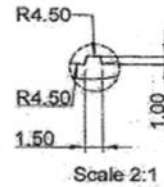

WRD289 Connector

Drawing Dimensions in MM

Material-Aluminum

Drawn - SD

Approval - KM

Title - WRD289 Connector

Part Number	Standard Conductors						Compact Conductors				L	W	H
	A Groove			B Groove			A Groove		B Groove				
	ASCR	STR	SOL	ASCR	STR	SOL	ASCR	STR	ASCR	STR			
WRD289	-	-	-	-	-	1/0	-	-	-	-	1.811	2.175	0.885
	-	-	-	-	1	1	-	-	1	1			
	-	-	4/0	2	2	2	3/0	3/0	2	2			
	-	3/0	3/0	3	3	3	2/0	-	3	3			
	2/0	2/0	-	4	4	4	-	-	4	4			
	1/0	-	-	6	6	6	-	-	6	6			