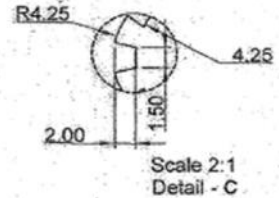

WRD289 Connector

Drawing Dimensions in MM

Material-Aluminum

Drawn - SD

Approval - KM

Title - WRD289 Connector

Part Number	Standard Conductors						Compact Conductors				L	W	H
	A Groove			B Groove			A Groove		B Groove				
	ASCR	STR	SOL	ASCR	STR	SOL	ASCR	STR	ASCR	STR			
WRD289	-	-	-	-	-	1/0	-	-	-	-	1.811	2.175	0.885
	-	-	-	-	1	1	-	-	1	1			
	-	-	4/0	2	2	2	3/0	3/0	2	2			
	-	3/0	3/0	3	3	3	2/0	-	3	3			
	2/0	2/0	-	4	4	4	-	-	4	4			
	1/0	-	-	6	6	6	-	-	6	6			