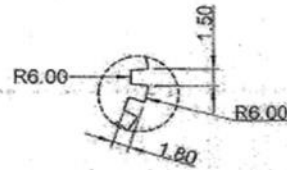

WRD289 Connector

Drawing Dimensions in MM

Material-Aluminum

Drawn - SD

Approval - KM

Title - WRD289 Connector

Part Number	Standard Conductors						Compact Conductors				L	W	H
	A Groove			B Groove			A Groove		B Groove				
	ASCR	STR	SOL	ASCR	STR	SOL	ASCR	STR	ASCR	STR			
WRD289	-	-	-	-	-	1/0	-	-	-	-	1.811	2.175	0.885
	-	-	-	-	1	1	-	-	1	1			
	-	-	4/0	2	2	2	3/0	3/0	2	2			
	-	3/0	3/0	3	3	3	2/0	-	3	3			
	2/0	2/0	-	4	4	4	-	-	4	4			
	1/0	-	-	6	6	6	-	-	6	6			