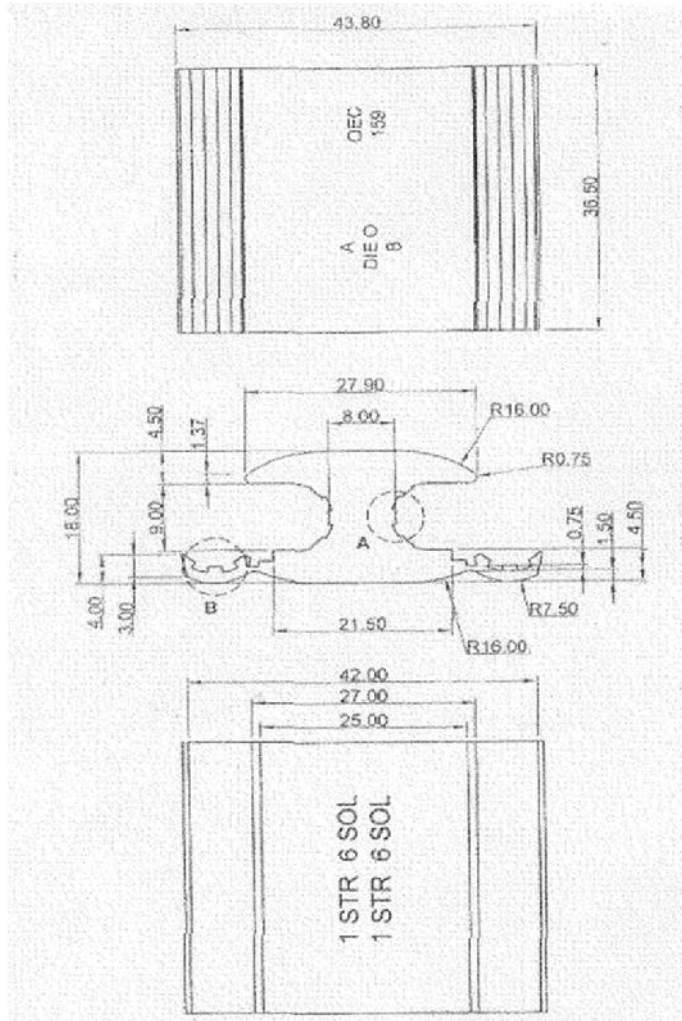

WRD159 Connector

Drawing Dimensions in MM

Material-Aluminum

Drawn - SD

Approval - KM

Title - WRD159 Connector

Part Number	A Groove			B Groove			L	W	H
	ASCR	STR	SOL	ASCR	STR	SOL			
WRD159	-	1	-	-	1	-	1.437	1.724	0.708
	2	2	2	2	2	2			
	3	3	3	3	3	3			
	4	4	4	4	4	4			
	6	6	6	6	6	6			