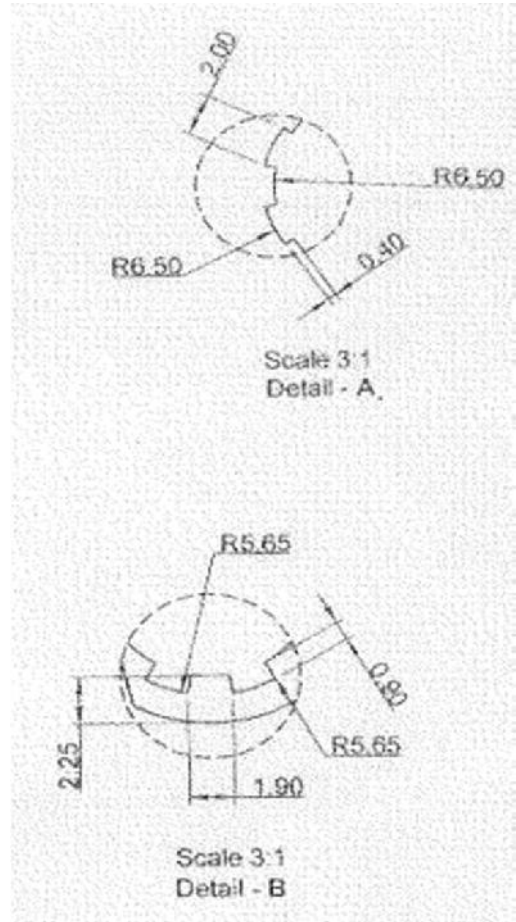

WRD159 Connector

Drawing Dimensions in MM

Material-Aluminum

Drawn - SD

Approval - KM

Title - WRD159 Connector

Part Number	A Groove			B Groove			L	W	H
	ASCR	STR	SOL	ASCR	STR	SOL			
WRD159	-	1	-	-	1	-	1.437	1.724	0.708
	2	2	2	2	2	2			
	3	3	3	3	3	3			
	4	4	4	4	4	4			
	6	6	6	6	6	6			