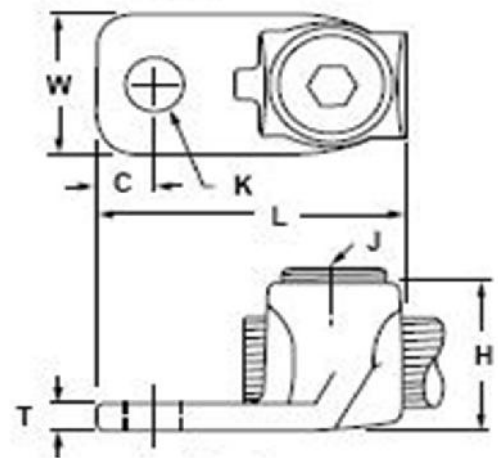

Copper Terminal Lug - TL500

Drawn - SD

Approved - KM

Material - Cast Bronze

Title - Copper Terminal Lugs

Part Number	Wire Range Max	Wire Range Min	L	W	H	T	C	K	J
TL500	500 MCM	4/0 STR	2.986	1.375	1.456	0.303	0.750	0.525	3/8