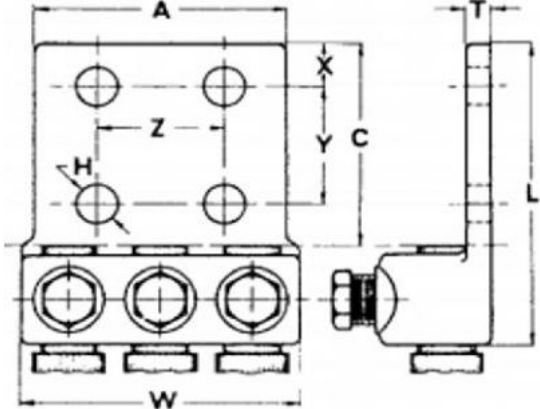

Bronze Terminal Lug - TL500-3L4

Drawn - SD
 Approved - KM
 Material - Cast Bronze
 Title - Bronze Terminal Lugs

NSI
TORK **NSi INDUSTRIES, LLC**
 USA • 800.321.5847 • www.nsiindustries.com

Part Number	Wire Range Max	Wire Range Min	A	C	H	L	W	X	Y	Z	T
TL500-3L4	500 MCM	300 MCM	3"	3"	9/16"	4 1/2"	3 5/8"	5/8"	1 3/4"	1 3/4"	3/8"