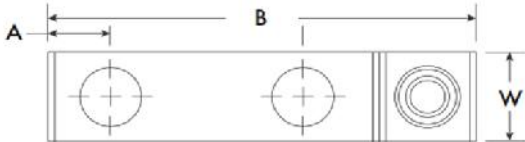

Cast Bronze Terminal Lug - TL250-L2

Drawn - SD

Approved - KM

Material - Cast Bronze

Title - Cast Bronze Terminal Lugs

Part Number	Wire Range Max	Wire Range Min	A	B	C	L	W	H
TL250-L2	250 MCM	1/0 AWG	0.713	3.375	0.283	4.473	1.994	1.102