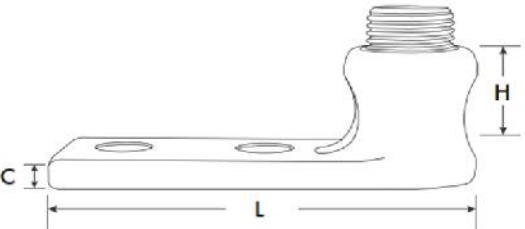

Cast Bronze Terminal Lug - TL250-L2

Drawn - SD

Approved - KM

Material - Cast Bronze

Title - Cast Bronze Terminal Lugs

Part Number	Wire Range Max	Wire Range Min	A	B	C	L	W	H
TL250-L2	250 MCM	1/0 AWG	0.713	3.375	0.283	4.473	1.994	1.102