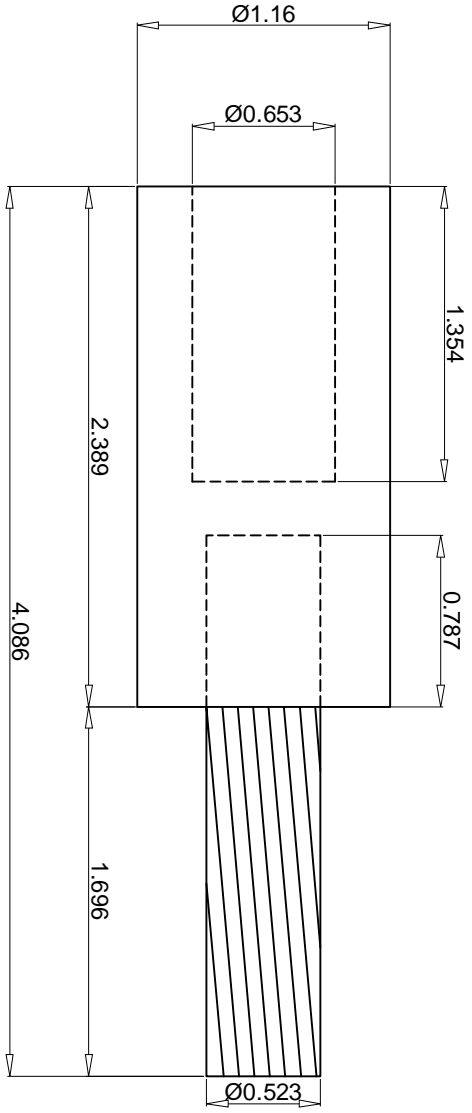

PLEASE ASK IF IN DOUBT

TITLE: COMPONENT
DESCRIPTION: PT300
MATERIAL: ALUMINIUM
FINISH: TINNED
DRG NO: NSI-34