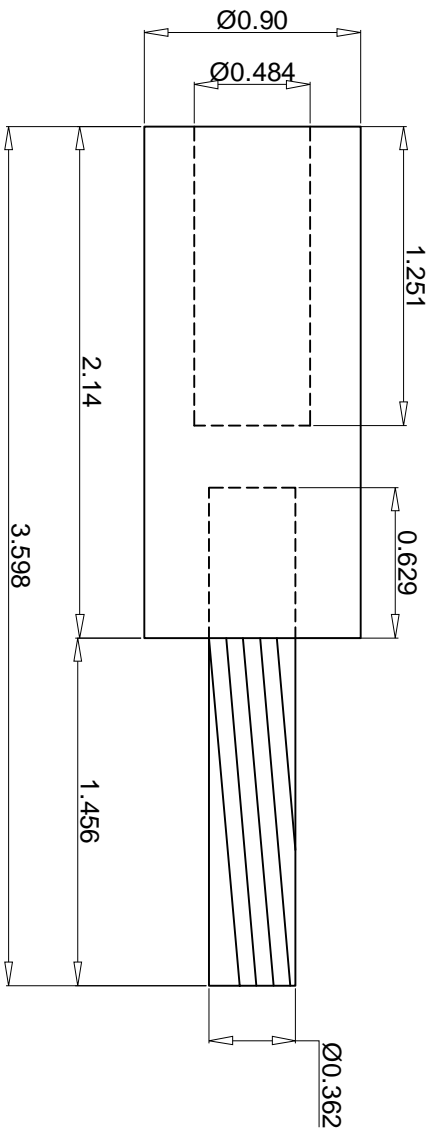

PLEASE ASK IF IN DOUBT

TITLE: COMPONENT
DESCRIPTION: PT3/0
MATERIAL: ALUMINIUM
FINISH: TINNED
DRG NO: NSI-31