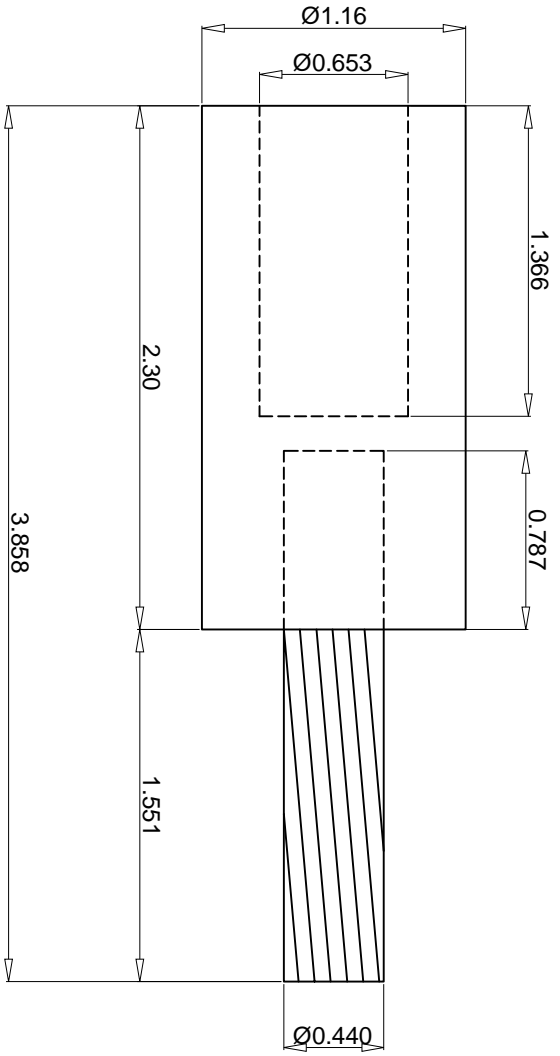

PLEASE ASK IF IN DOUBT

TITLE: COMPONENT  
DESCRIPTION: PT250  
MATERIAL: ALUMINIUM  
FINISH: TINNED  
DRG NO: NSI-33