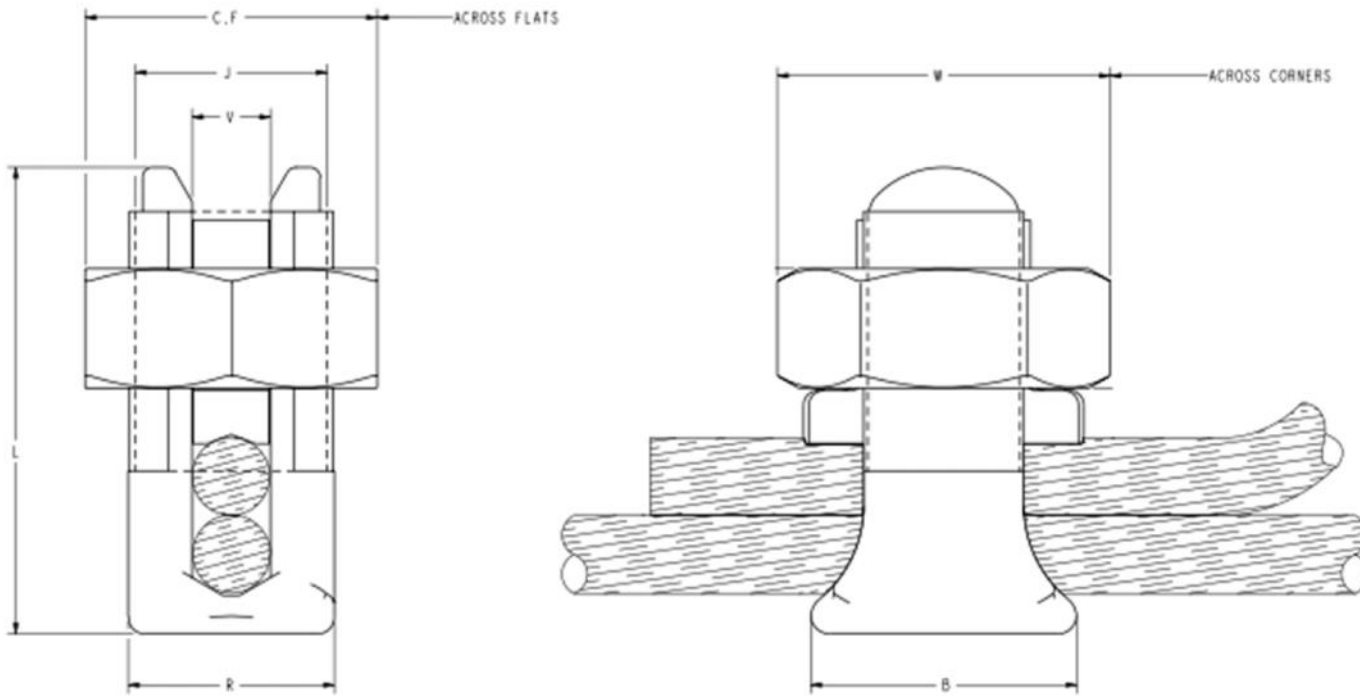

## All Purpose Type Split Bolts - N-750SP

**Drawn - SD**  
**Approved - KM**  
**Material - Copper / Finish: Tin Plated**  
**Title - All Purpose Type Split Bolts**

Item	Wire Range	B	C.F	J	L	R	V	W
N-750SP	750-250 MCM	1.750	2.310	1 7/8	3.510	1.940	1.020	2.620