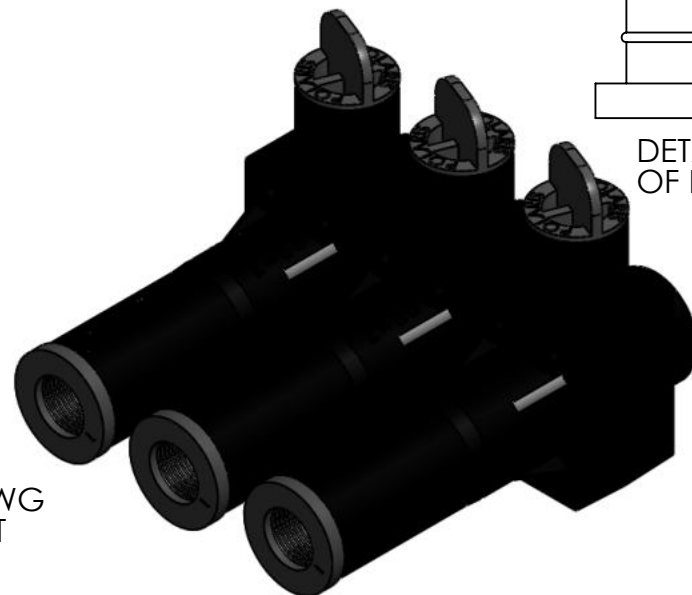

PART NUMBER	# OF PORTS	LENGTH
ISPB600-2	2	3.18
ISPB600-3	3	4.87
ISPB600-4	4	6.56
ISPB600-5	5	8.25
ISPB600-6	6	9.94
ISPB600-8	8	13.31
ISPB600-10	10	16.68
ISPB600-12	12	20.06

DETAIL VIEW OF ROCKET

CONTACT NSi FOR SALES @ 800.321.5847

NOTES:
1. CONNECTOR PRE-FILLED W/ OXIDE INHIBITOR.

		POLARIS SALES . CO . INC	
<small>PROPRIETARY AND CONFIDENTIAL</small>		<small>11625 PROSPEROUS DRIVE ODESSA, FL 33556</small>	
<small>THE INFORMATION CONTAINED IN THIS DRAWING IS THE SOLE PROPERTY OF POLARIS SALES CO. INC. ANY REPRODUCTION IN PART OR AS A WHOLE WITHOUT THE WRITTEN PERMISSION OF POLARIS SALES CO. INC. IS PROHIBITED.</small>		TITLE: 600 BLACK SUBMERSIBLE PEDESTAL CONNECTOR	
<small>DRAWN BY</small> L. HILL		<small>DATE</small> 08/22/2014	
<small>MATERIAL:</small> 6061-T6511 ALUMINUM		<small>DWG. NO.</small> ISPB600-	
<small>SCALE:</small> 1:1		<small>SHEET:</small> 1 OF 1	