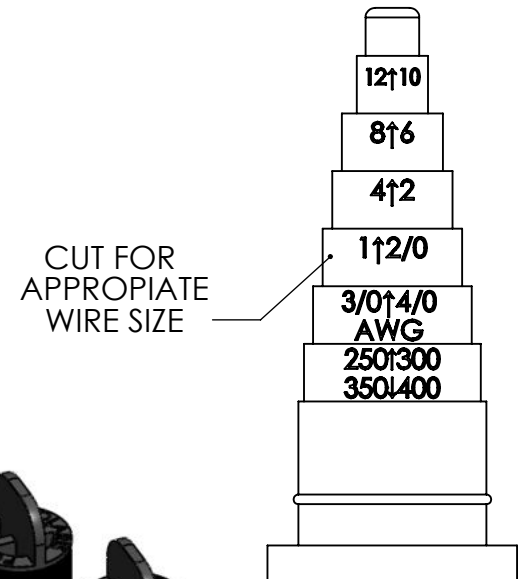

PART NUMBER	# OF PORTS	LENGTH
ISPB600-2	2	3.18
ISPB600-3	3	4.87
ISPB600-4	4	6.56
ISPB600-5	5	8.25
ISPB600-6	6	9.94
ISPB600-8	8	13.31
ISPB600-10	10	16.68
ISPB600-12	12	20.06

DETAIL VIEW OF ROCKET

CONTACT NSi FOR SALES @ 800.321.5847

NOTES:
1. CONNECTOR PRE-FILLED W/ OXIDE INHIBITOR.

		POLARIS SALES . CO . INC	
<small>PROPRIETARY AND CONFIDENTIAL</small>		<small>11625 PROSPEROUS DRIVE ODESSA, FL 33556</small>	
<small>THE INFORMATION CONTAINED IN THIS DRAWING IS THE SOLE PROPERTY OF POLARIS SALES CO. INC. ANY REPRODUCTION IN PART OR AS A WHOLE WITHOUT THE WRITTEN PERMISSION OF POLARIS SALES CO. INC. IS PROHIBITED.</small>		TITLE: 600 BLACK SUBMERSIBLE PEDESTAL CONNECTOR	
<small>DRAWN BY</small> L. HILL		<small>DATE</small> 08/22/2014	
<small>MATERIAL:</small> 6061-T6511 ALUMINUM		<small>DWG. NO.</small> ISPB600-	
<small>SCALE:</small> 1:1		<small>SHEET:</small> 1 OF 1	