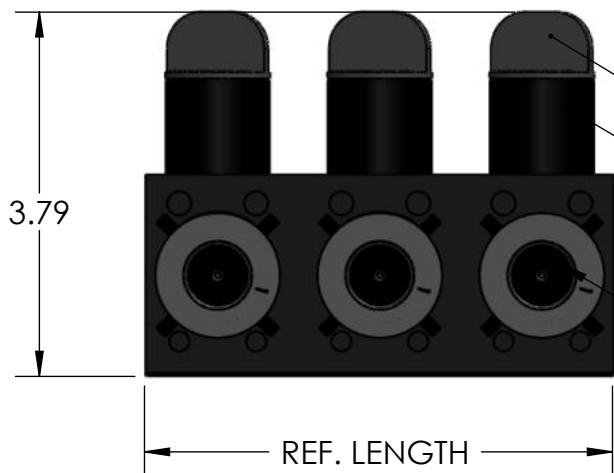

PART NUMBER	# OF PORTS	LENGTH
ISPB600-2	2	3.18
ISPB600-3	3	4.87
ISPB600-4	4	6.56
ISPB600-5	5	8.25
ISPB600-6	6	9.94
ISPB600-8	8	13.31
ISPB600-10	10	16.68
ISPB600-12	12	20.06

DETAIL VIEW OF ROCKET

CONTACT NSi FOR SALES @ 800.321.5847

NOTES:
1. CONNECTOR PRE-FILLED W/ OXIDE INHIBITOR.

		POLARIS SALES . CO . INC	
<small>PROPRIETARY AND CONFIDENTIAL</small>		<small>11625 PROSPEROUS DRIVE ODESSA, FL 33556</small>	
<small>THE INFORMATION CONTAINED IN THIS DRAWING IS THE SOLE PROPERTY OF POLARIS SALES CO. INC. ANY REPRODUCTION IN PART OR AS A WHOLE WITHOUT THE WRITTEN PERMISSION OF POLARIS SALES CO. INC. IS PROHIBITED.</small>		TITLE: 600 BLACK SUBMERSIBLE PEDESTAL CONNECTOR	
<small>DRAWN BY</small> L. HILL		<small>DATE</small> 08/22/2014	
<small>MATERIAL:</small> 6061-T6511 ALUMINUM		<small>DWG. NO.</small> ISPB600-	
<small>SCALE:</small> 1:1		<small>SHEET:</small> 1 OF 1	