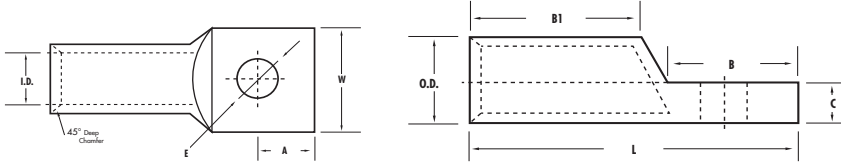

CONNECTORS

Compression Connectors

Long Barrel One Hole Copper Lugs L Series Cont'd

FEATURES

- Produced from high conductivity copper tubing.
- Tin-plated to provide corrosion low contact resistance.
- Marked with die index and color coded.
- Listed for 35KV max when properly installed and to cable manufacturer instructions.
- For applications greater than 2000V, consult the cable Manufacturer voltage stress relief instructions.
- **Part Numbers ending in "P" have a "peep" or sight inspection hole.**

SPECIFICATIONS

- UL486A Listed Wire Connector.
- UL467 Grounding & Bonding (Sizes 8 AWG - 3/0 AWG).
- Max ampacity is based on NEC 310.15, insulation type, and conductor material. Please consult your current NEC manual.
- * CLASS B OR C BUILDING WIRE CU CABLE ONLY.
- Temperature Rating: 90 °C.
- Voltage: 600V

*EXPANDED WIRE RANGE when installed with NSI N121D dieless compression tool.
UL Listed with other tools:
FOR TOOL/DIE CRIMPING INFORMATION, PLEASE SEE TABLE ON PAGE 87

CAT. NO.	WIRE RANGE	EXPANDED WIRE RANGE**	BOLT SIZE (IN.)	BARREL I.D.	BARREL O.D.	LENGTH (L) (IN.)	WIDTH (W) (IN.)	A (IN.)	B (IN.)	B1 (IN.)	C (IN.)	E (IN.)	COLOR	STD. CTN. QTY.
L2048P	2/0 AWG	2/0 - 4 AWG	1/2"	0.441	0.563	2.677	0.815	0.472	1.063	1.378	0.118	0.512	Black	25
L3014	3/0 AWG	3/0 - 2 AWG	1/4"	0.492	0.622	2.795	0.902	0.472	1.063	1.378	0.126	0.252	Orange	25
L3014P	3/0 AWG	3/0 - 2 AWG	1/4"	0.492	0.622	2.795	0.902	0.472	1.063	1.378	0.126	0.252	Orange	25
L3038	3/0 AWG	3/0 - 2 AWG	3/8"	0.492	0.622	2.795	0.902	0.472	1.063	1.378	0.126	0.413	Orange	25
L3038P	3/0 AWG	3/0 - 2 AWG	3/8"	0.492	0.622	2.795	0.902	0.472	1.063	1.378	0.126	0.413	Orange	25
L3048	3/0 AWG	3/0 - 2 AWG	1/2"	0.492	0.622	2.795	0.902	0.472	1.063	1.378	0.126	0.512	Orange	25
L3048P	3/0 AWG	3/0 - 2 AWG	1/2"	0.492	0.622	2.795	0.902	0.472	1.063	1.378	0.126	0.512	Orange	25
L4014	4/0 AWG	4/0 - 1 AWG	1/4"	0.547	0.689	2.795	1.000	0.520	1.063	1.417	0.134	0.252	Purple	25
L4014P	4/0 AWG	4/0 - 1 AWG	1/4"	0.547	0.689	2.795	1.000	0.520	1.063	1.417	0.134	0.252	Purple	25
L4038	4/0 AWG	4/0 - 1 AWG	3/8"	0.547	0.689	2.795	1.000	0.520	1.063	1.417	0.134	0.413	Purple	25
L4038P	4/0 AWG	4/0 - 1 AWG	3/8"	0.547	0.689	2.795	1.000	0.520	1.063	1.417	0.134	0.413	Purple	25
L4048	4/0 AWG	4/0 - 1 AWG	1/2"	0.547	0.689	2.795	1.000	0.520	1.063	1.417	0.134	0.512	Purple	25
L4048P	4/0 AWG	4/0 - 1 AWG	1/2"	0.547	0.689	2.795	1.000	0.520	1.063	1.417	0.134	0.512	Purple	25
L25048	250 MCM	250 MCM - 1/0 AWG	1/2"	0.594	0.752	3.031	1.091	0.520	1.063	1.614	0.150	0.512	Yellow	25
L30048	300 MCM	300 MCM - 2/0 AWG	1/2"	0.657	0.815	3.386	1.189	0.520	1.063	1.969	0.150	0.512	White	12
L35048	350 MCM	350 MCM - 3/0 AWG	1/2"	0.701	0.874	3.465	1.276	0.520	1.063	1.969	0.165	0.512	Red	12
L40048	400 MCM	400 MCM - 4/0 AWG	1/2"	0.764	0.949	3.858	1.386	0.512	1.378	1.969	0.177	0.512	Blue	6
L50048	500 MCM	500 - 250 MCM	1/2"	0.835	1.063	4.134	1.539	0.512	1.378	2.244	0.217	0.512	Brown	6
L50058	500 MCM	500 - 250 MCM	5/8"	0.835	1.063	4.134	1.539	0.512	1.378	2.244	0.217	0.669	Brown	6
L60058	600 MCM	600 - 250 MCM	5/8"	0.925	1.189	4.252	1.717	0.689	1.457	2.244	0.252	0.669	Green	6
L75048	750 MCM	750 - 500 MCM	1/2"	1.031	1.311	5.157	1.902	0.689	1.850	2.638	0.268	0.512	Black	3
L75058	750 MCM	750 - 500 MCM	5/8"	1.031	1.311	5.157	1.902	0.689	1.850	2.638	0.268	0.669	Black	3
L10058	1000 MCM	-	5/8"	1.184	1.494	5.613	2.148	0.866	1.776	2.603	0.328	0.663	White	3