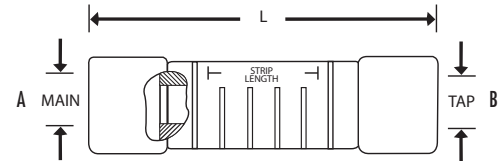

FEATURES

- Pre-insulated service entrance compression sleeves for fast and easy installation with standard tools and dies.
- For combinations of aluminum-aluminum and aluminum-copper conductors.
- Solid center barrier.