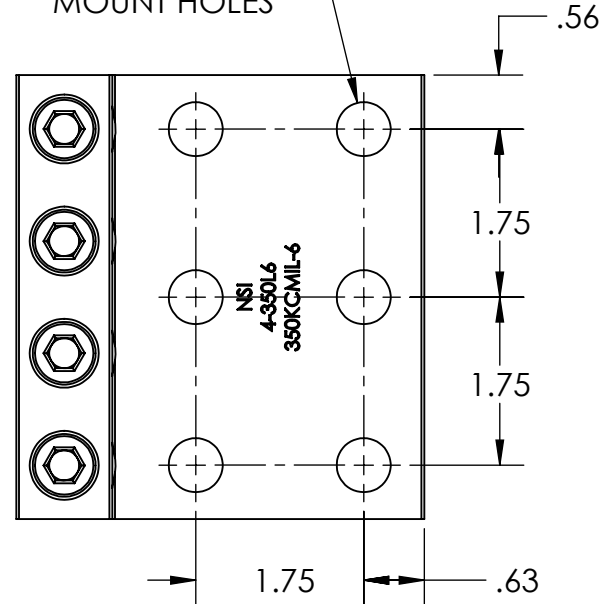

(4) 350KCMIL - 6 AWG

6X ϕ .56
MOUNT HOLES

CONTACT NSi FOR SALES @ 800.321.5847

POLARIS
SALES CO. INC

PROPRIETARY AND CONFIDENTIAL

11625 PROSPEROUS DRIVE ODESSA, FL 33556

THE INFORMATION CONTAINED IN THIS DRAWING IS THE SOLE PROPERTY OF POLARIS SALES CO. INC. ANY REPRODUCTION IN PART OR AS A WHOLE WITHOUT THE WRITTEN PERMISSION OF POLARIS SALES CO. INC. IS PROHIBITED.

TITLE:

NSi
4 PORT 350 LUG
NEMA MOUNT

NAME	DATE
S.PARRY	8/30/2016

DWG. NO.

4-350L6

MATERIAL: 6061-T6511 ALUMINUM

SCALE: 1:1

SHEET: 1 OF 1