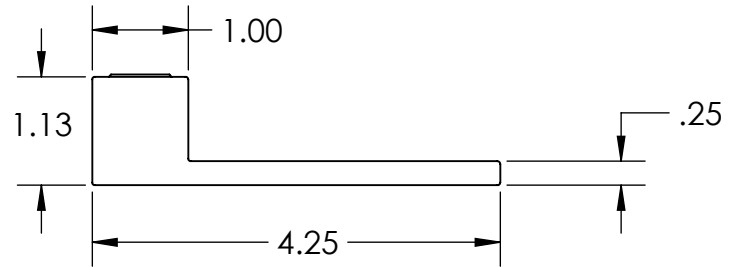

(4) 350KCMIL - 6 AWG

6X ϕ .56
MOUNT HOLES