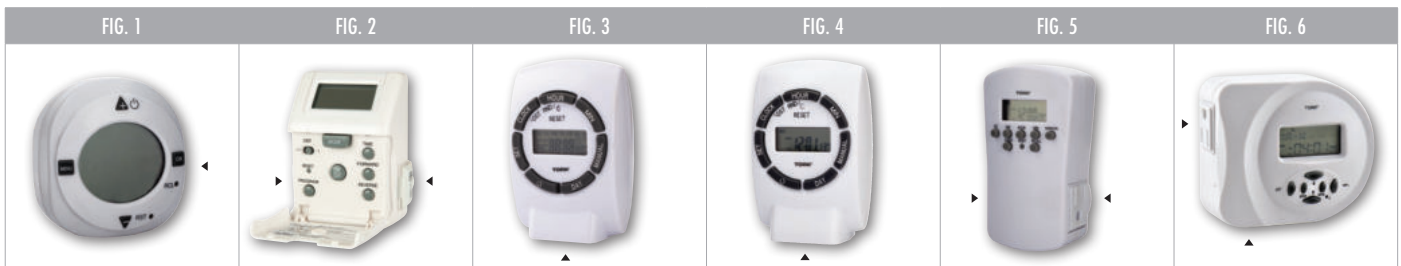

DIGITAL

24 Hour, 7 Day SunSet Timers

Indoor Plug-In Timers

400E & SA100 Series

APPLICATIONS

- Automatically turn ON/OFF items in the home.
- Vary schedules daily.
- Give the home a "lived in" look while away.
- Save energy and provide security.

FEATURES

- SA134 & SA130:
 - 24 hour programming.
 - Battery Back-up for power outages.
- 460E, 454E & 455E:
 - 7 day programming.
 - Random feature for lived in look.
 - Manual Daylight Savings.
 - Battery Back-up for power outages.
- SunSet Timer 457Z:
 - Sunset On with 7 day programmable Off or sunrise Off.
 - Random feature for lived in look.
 - Automatic Daylight Savings.
 - Battery Back-up for power outages.
 - Never come home to a dark house.

CAT. NO.	FIG. NO.	CERTIFICATION	UPC CODE	VOLTAGE VAC 50/60Hz	NO. OF OUTLETS (▶)	TYPE OF PLUG	DESCRIPTION	VARIABLE TIMING SEGMENTS	GENERAL PURPOSE	RATING				
										RESISTIVE	INDUCTIVE	TUNGSTEN	ELECTRONIC BALLAST (LED)	MOTOR
SA134	1	cCSAus	16522	120	1	Polarized	Easy Set 24 hour daily repeat timer	2 On/Off Settings	—	8.3A	—	600W	—	—
SA130	2	cETLus	16519	120	1 Timed 1 Untimed	Polarized	Easy Set Lamp Timer with cover to hide buttons	2 On/Off settings. 1 setting may be activate a time	—	15A	15A	500W	—	1/2HP
460E	3	cULus	16097	125	1	Polarized	Seven Day Programmable	20 ON/OFFs Different schedule for each day of the week. Multiple ON/OFFs	—	15A 1875W	—	1000W	500VA	1/3HP
454E	4	cULus	16100	125	1	Grounded	Seven Day Programmable	20 ON/OFFs Different schedule for each day of the week. Multiple ON/OFFs	—	15A 1875W	—	1000W	500VA	1/3HP
455E	5	cULus	16103	120	2	Grounded	Seven Day Programmable	20 ON/OFFs Different schedule for each day of the week. Multiple ON/OFFs	—	15A 1800W	—	960W	500VA	1/2HP
457Z	6	cCSAus	16016	120	2	Grounded	SunSet™ Timer Dusk to Dawn with automatic daylight savings	20 ON/OFFs Different schedule for each day of the week. Multiple ON/OFFs	15A	15A	—	1000W	—	—