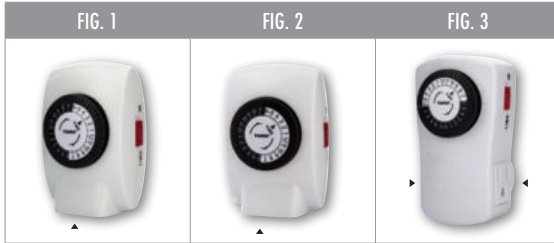

MECHANICAL

24 Hour Indoor Plug-In Timer

400B Series

FEATURES

- Repeat Schedule: Daily.
- Variable Timing: Multiple ON/OFF times.
- On/Off: Manual ON/TIMER switch.

APPLICATIONS

- Automatically turn ON/OFF items in the home.
- Control lamps, radios, televisions, appliances.
- Give the home a "lived in" look while away.
- Save energy and provide security.

NOTE: "▲" = Indicates outlet location.

MECHANICAL

24 Hour Indoor Plug-In Timer

SA100 Series

FEATURES

- Repeat Schedule: Daily.
- Variable Timing: Multiple ON/OFF times.
- On/Off: Manual ON/TIMER switch.

APPLICATIONS

- Automatically turn ON/OFF items in the home.
- Control lamps, radios, televisions, appliances.
- Give the home a "lived in" look while away.
- Save energy and provide security.

CAT. NO.	FIG. NO.	UPC CODE	VOLTAGE VAC 50/60Hz	NO. OF OUTLETS	TYPE OF PLUG	DESCRIPTION	VARIABLE TIMING SEGMENTS	RATING			
								RESISTIVE	INDUCTIVE	TUNGSTEN	MOTOR
SA011	1	16501	120	1	Polarized	Lamp Timer with LED night light	Two Pair of ON/OFF trippers	15A	15A	1800W	1/2HP
SA100	2	16507	120	1	Polarized	Basic Timer with cover to hide dial	15 Minutes	15A	15A	1800W	1/2HP
SA105	3	16510	120	1 Timed, 1 Untimed	Polarized	Table Top Timer for easy access with 6 foot cord	15 Minutes	15A	15A	1800W	
SA110	4	16513	120	1 Timed, 1 Untimed	Grounded Polarized	Heavy Duty Appliance Timer with cover to hide dial	15 Minutes	15A	15A	1800W	