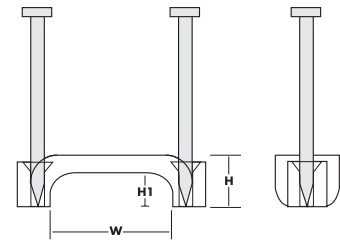

CABLE TIES

Nail-On Plastic Staples for Romex

PNC Series

SPECIFICATIONS

- RoHS Compliant.

FEATURES

- PNC-492W is suitable for use with 14/2, 14/3 or 12/2.
- PNC-736W is suitable for use with 12/3, 10/2 or 10/3.

CAT. NO.	FIG. NO.	COLOR	WIDTH	HEIGHT (IN.)	HEIGHT 1 (IN.)	STD. PKG. QTY.	STD. CTN. QTY.
PNC-492W	1	White	0.492	0.315	0.209	100	5,000
PNC-736W	2	White	0.736	0.315	0.209	100	5,000