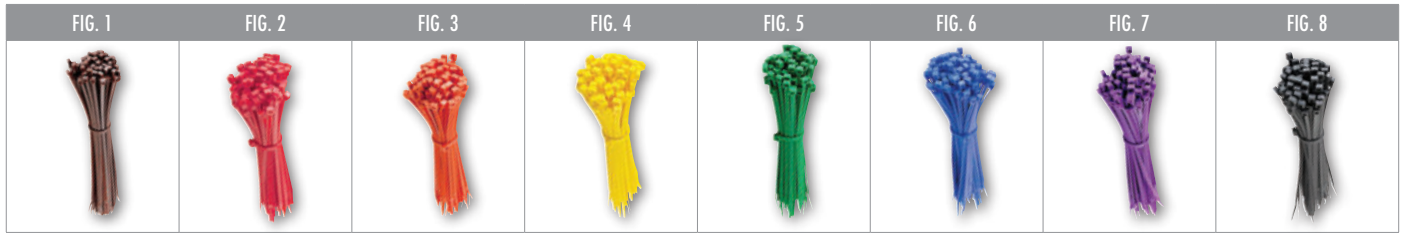

# CABLE TIES

## Standard Color Ties

### FEATURES

- Designed for quick and easy use.
- Strong and flexible, they can be wrapped around a bundle quickly and the tail is easily inserted into a self-locking head.
- The smaller standard size ties have bent tails to facilitate insertion by user.
- Made of high-strength Nylon 66 that resists abrasion and chemicals such as common oils, greases, solvents, dilute acids and alkalines.
- Fungus-resistant, self-extinguishing and have excellent dielectric properties.