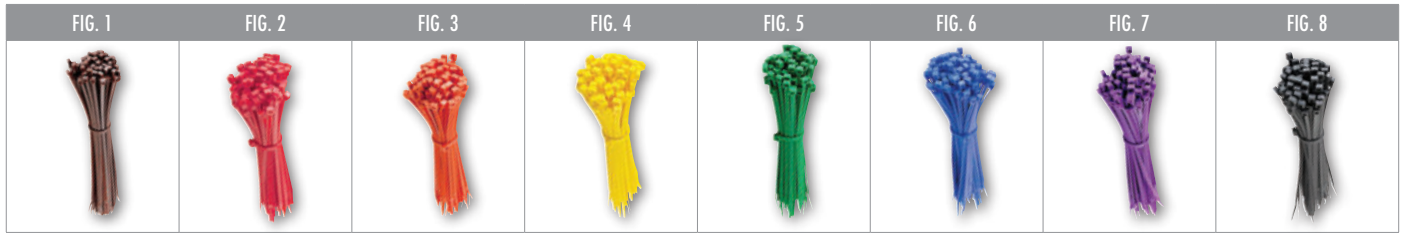

CABLE TIES

Standard Color Ties

SPECIFICATIONS

- cULus Listed for Positioning Devices UL62275.
- **Temperature Rating:** Min., -40°F to Max., 185°F (-40°C to 85°C).
- **Type 21 AH-2:** "Suitable for use in air-handling spaces (Plenums)".

FEATURES

- Designed for quick and easy use.
- Strong and flexible, they can be wrapped around a bundle quickly and the tail is easily inserted into a self-locking head.
- The smaller standard size ties have bent tails to facilitate insertion by user.
- Made of high-strength Nylon 66 that resists abrasion and chemicals such as common oils, greases, solvents, dilute acids and alkalines.
- Fungus-resistant, self-extinguishing and have excellent dielectric properties.