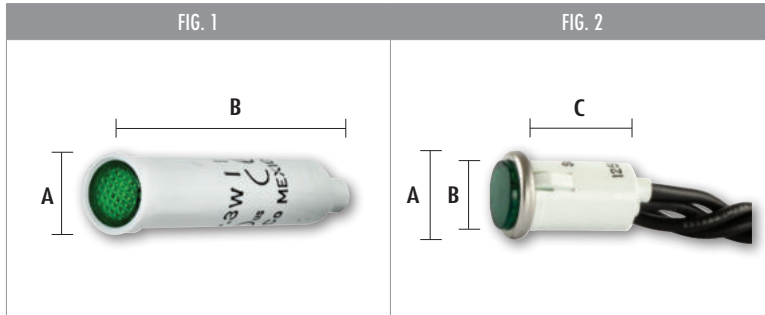

## Round Indicator Lights With Non-Replaceable Lamps

### SPECIFICATIONS

- 125 Volts Rated.

### FEATURES

- High quality indicator lights made of nylon with polycarbonate lens material and neon lamps.
- Connection with 6 inch wire leads.
- More styles and finishes available.
- Available with incandescent lamps.

| CAT. NO.        | FIG. NO. | PANEL CUTOUT | PANEL THICKNESS | LENS STYLE | LENS COLOR | LENS TYPE | BEZEL COLOR | TYPE OF FIT | MTNG. HOLE DIA. | STD. CTN. QTY. |
|-----------------|----------|--------------|-----------------|------------|------------|-----------|-------------|-------------|-----------------|----------------|
| 79710LW         | 1        | 0.312        | 0.030 Min.      | Flush      | Green      | Diamond   | White       | Press       | 0.312           | 5              |
| 79720LW         | 1        | 0.312        | 0.030 Min.      | Flush      | Red        | Diamond   | White       | Press       | 0.312           | 5              |
| Dimensions (IN) | 1        | A: 0.130     | B: 1.430        |            |            |           |             |             |                 |                |
| 79740LW         | 2        | 0.500        | 0.030 - .093    | 0.09 Cyl   | Green      | Diamond   | Stainless   | Press       | 0.500           | 5              |
| 79750LW         | 2        | 0.500        | 0.030 - .093    | 0.09 Cyl   | Red        | Diamond   | Chrome      | Press       | 0.500           | 5              |
| 79755LW         | 2        | 0.500        | 0.030 - .093    | 0.09 Cyl   | Amber      | Diamond   | Stainless   | Press       | 0.500           | 5              |
| Dimensions (IN) | 2        | A: 0.210     | B: 0.100        | C: 0.910   |            |           |             |             |                 |                |