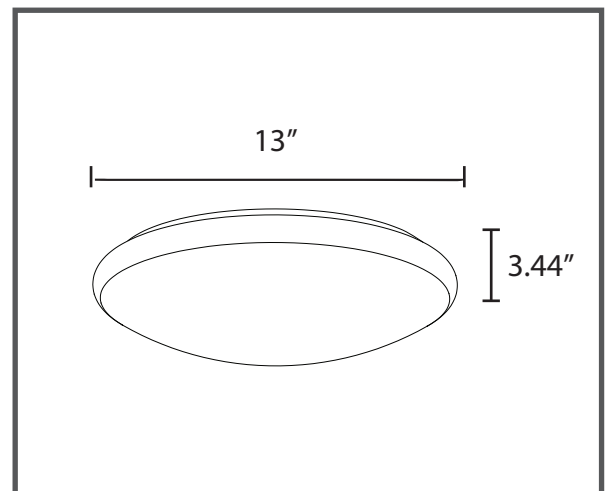

Date:

Type:

Project Name:

Part Number:

LED FLUSH MOUNT CEILING FIXTURE

FEATURES

- Energy Star Listed
- Traditional circline design
- Outstanding lumen output
- Mercury Free
- Elegant design & Durability
- Easy Installation & Maintenance
- 50,000 hours lifespan
- 5-year warranty

APPLICATIONS

- Residential Ceiling
- Commercial Building
- Public Hallway

DIMENSION

SPECIFICATION

ORDER #	MODEL#	LUMENS OUTPUT	WATTS	VOLTS	SIZE	POWER FACTOR	CCT	CRI
R31013	RENO-CL-13"-MW-MCCT	1100/1300 /1600lm	15/18/22W	120-277V	13"	0.9	3000/4000 /5000K	80