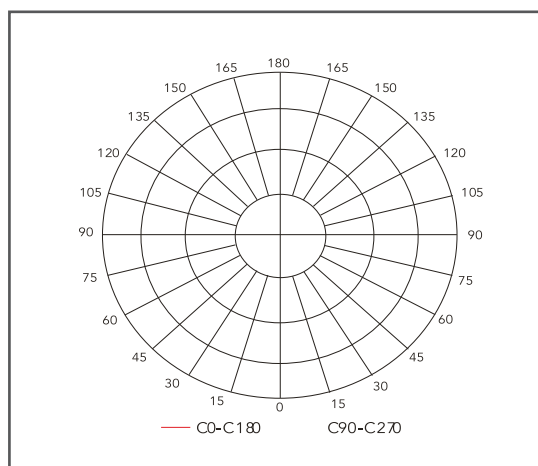

## SPECIFICATION

| ORDER NO. | MODEL NUMBER                    | WATTS | VOLTAGE(V) | HOUR RATING | BEAM ANGLE | INITIAL LUMENS | CCT(K) |
|-----------|---------------------------------|-------|------------|-------------|------------|----------------|--------|
| R51010    | RENO-WP-20W/<br>120-347V/4K/SEN | 20W   | 120-347V   | 50,000      | 90°        | 2600           | 4000K  |
| R51011    | RENO-WP-20W/<br>120-347V/5K/SEN | 20W   | 120-347V   | 50,000      | 90°        | 2600           | 5000K  |

## DIMENSION