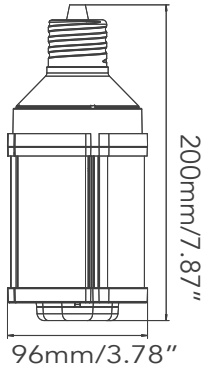

- Fully Enclosed Pole Tops
- Typical HID Fixture
- Highbay Fixtures

SPECIFICATION

ORDER #	MODEL#	BASE TYPE	LUMENS OUTPUT	WATTS	VOLTS	POWER FACTOR	CCT	CRI
R23003	RENO-CORN-36W-DV-5000K	E39	5200lm	36W	120-347V	0.9	5000K	>80
R23004	RENO-CORN-45W-DV-5000K	E39	6500lm	45W	120-347V	0.9	5000K	>80
R23006	RENO-CORN-80W-DV-5000K	E39	11200lm	80W	120-347V	0.9	5000K	>80

DIMENSIONS

36W

45W/54W

80W

INSTALLATIONS

Replacing HPS/HID Lamp