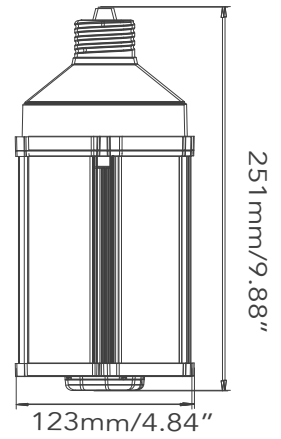

- Fully Enclosed Pole Tops
- Typical HID Fixture
- Highbay Fixtures

SPECIFICATION

ORDER #	MODEL#	BASE TYPE	LUMENS OUTPUT	WATTS	VOLTS	POWER FACTOR	CCT	CRI
R23003	RENO-CORN-36W-DV-5000K	E39	5200lm	36W	120-347V	0.9	5000K	>80
R23004	RENO-CORN-45W-DV-5000K	E39	6500lm	45W	120-347V	0.9	5000K	>80
R23006	RENO-CORN-80W-DV-5000K	E39	11200lm	80W	120-347V	0.9	5000K	>80

DIMENSIONS

36W

45W/54W

80W

INSTALLATIONS

Replacing HPS/HID Lamp