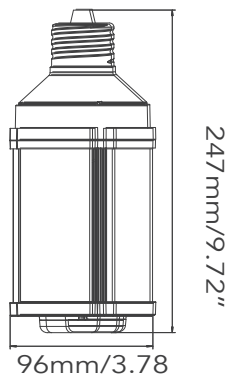

- Fully Enclosed Pole Tops
- Typical HID Fixture
- Highbay Fixtures

SPECIFICATION

ORDER #	MODEL#	BASE TYPE	LUMENS OUTPUT	WATTS	VOLTS	POWER FACTOR	CCT	CRI
R23003	RENO-CORN-36W-DV-5000K	E39	5200lm	36W	120-347V	0.9	5000K	>80
R23004	RENO-CORN-45W-DV-5000K	E39	6500lm	45W	120-347V	0.9	5000K	>80
R23006	RENO-CORN-80W-DV-5000K	E39	11200lm	80W	120-347V	0.9	5000K	>80

DIMENSIONS

36W

45W/54W

80W

INSTALLATIONS

Replacing HPS/HID Lamp