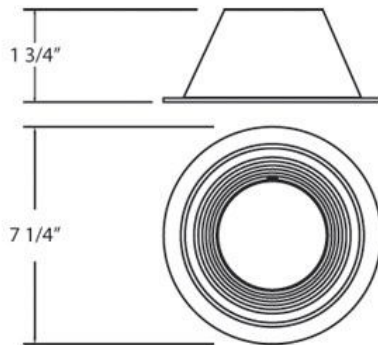

PROJECT INFORMATION

Job Name: Date: Type:

Comments: