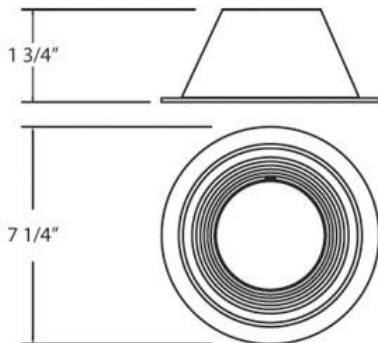

TECHNICAL DETAILS

Approval	:	

PROJECT INFORMATION

Job Name: Date: Type:

Comments: