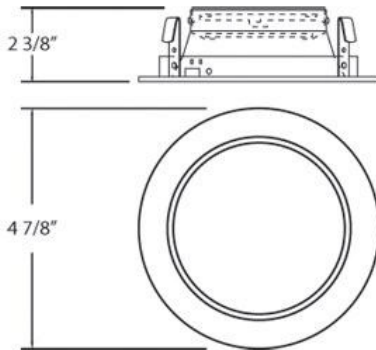

TR-P405, TRIM,4-INCH SHOWER FLAT GLASS

PRODUCT DETAILS

No.	:	TR-P405-101
Product Color	:	SATIN NICKEL
Shade / Accent Colour	:	FROST
Diameter	:	5"
Height	:	1.625"
Weight	:	0.3lbs

LIGHT SOURCE DETAILS

Number of Bulbs	:	1 / 1
Light Source	:	Fluorescent / Incandescent
Light Source Type	:	PL / PAR20
Input Voltage	:	120 / 120V
Bulb Voltage	:	120 / 120V
Socket Type	:	G24Q-1 / E26
Wattage	:	13 / 50W
Total Wattage	:	13 / 50W
Bulb Included	:	No / No
Dimmable	:	/ Yes

Options Available

ITEM NO.	FINISH	SHADE
TR-P405-101	SATIN NICKEL	FROST
TR-P405-123	CHROME	FROST
TR-P405-57	WHITE	FROST

TECHNICAL DETAILS

Location	:	DAMP
Approval	:	
Cut Hole Diameter	:	4.375"

PROJECT INFORMATION