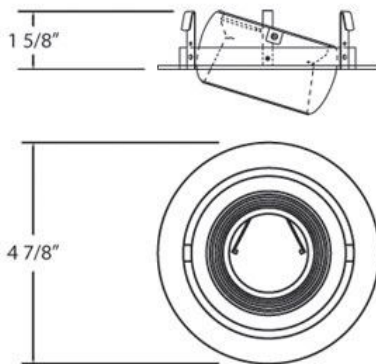

TR-P403, TRIM,4-INCH EYEBALL

PRODUCT DETAILS

No.	:	TR-P403-02
Product Color	:	WHITE
Diameter	:	5"
Height	:	1.625"

LIGHT SOURCE DETAILS

Number of Bulbs	:	1
Light Source	:	Incandescent
Light Source Type	:	PAR20
Input Voltage	:	120V
Bulb Voltage	:	120V
Socket Type	:	E26
Wattage	:	50W
Total Wattage	:	50W
Bulb Included	:	No
Dimmable	:	Yes

Options Available

ITEM NO.	FINISH	SHADE
TR-P403-02	WHITE	
TR-P403-04	SATIN NICKEL	

TECHNICAL DETAILS

Approval	:	
Beam Angle	:	45
Cut Hole Diameter	:	4.375"

PROJECT INFORMATION

 Job Name: Date: Type:

 Comments: