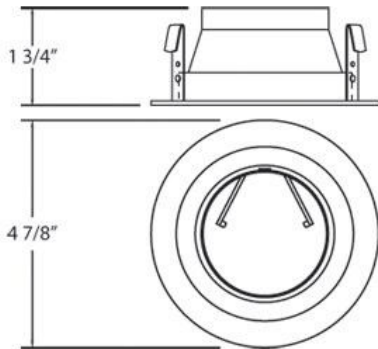

### PRODUCT DETAILS

No.	:	TR-P402-115
Product Color	:	CHROME
Shade / Accent Colour	:	CHROME
Diameter	:	5"
Height	:	2.375"
Weight	:	0.3lbs

### TECHNICAL DETAILS

Approval	:	
Cut Hole Diameter	:	4.375"