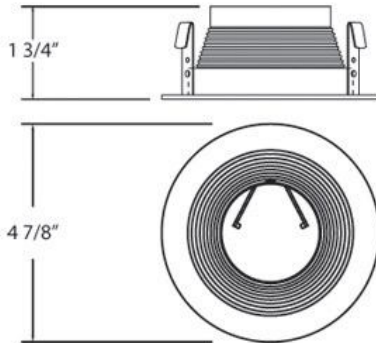

TR-P401, TRIM, 4-INCH STEPPED BAFFLE

PRODUCT DETAILS

No.	:	TR-P401-45
Product Color	:	WHITE
Shade / Accent Colour	:	BLACK
Diameter	:	4.875"
Height	:	2.25"
Weight	:	3.2lbs

LIGHT SOURCE DETAILS

Number of Bulbs	:	1 / 1
Light Source	:	Fluorescent / Incandescent
Light Source Type	:	PL / PAR20
Input Voltage	:	/ 120V
Bulb Voltage	:	120V
Socket Type	:	G24Q-1 / E26
Wattage	:	13 / 50W
Total Wattage	:	13 / 50W
Bulb Included	:	No / No
Dimmable	:	/ Yes

Options Available

ITEM NO.	FINISH	SHADE
TR-P401-45	WHITE	BLACK
TR-P401-46	WHITE	WHITE
TR-P401-89	SATIN NICKEL	BLACK
TR-P401-90	SATIN NICKEL	WHITE

TECHNICAL DETAILS

Approval	:	
Cut Hole Diameter	:	4.375"

PROJECT INFORMATION