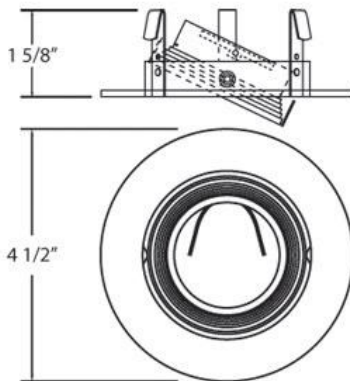

TR-M07, TRIM, 3 1/4-INCH BAFFLED GIMBAL

PRODUCT DETAILS

No.	:	TR-M07-03
Product Color	:	GOLD
Diameter	:	4.5"
Height	:	1.25"

LIGHT SOURCE DETAILS

Number of Bulbs	:	1 / 1
Light Source	:	Halogen / Halogen
Light Source Type	:	MR16 / GU10
Input Voltage	:	120 / 120V
Bulb Voltage	:	12 / 120V
Socket Type	:	/
Wattage	:	50 / 50W
Total Wattage	:	50 / 50W
Bulb Included	:	No / No
Dimmable	:	Yes / Yes

Options Available

ITEM NO.	FINISH	SHADE
TR-M07-03	GOLD	
TR-M07-04	SATIN NICKEL	
TR-M07-05	CHROME	
TR-M07-06	ANTIQUÉ BRASS	
TR-M07-08	SATIN COPPER	
TR-M07-09	BRONZE	

TECHNICAL DETAILS

Approval	:	
Beam Angle	:	45
Cut Hole Diameter	:	3.375"