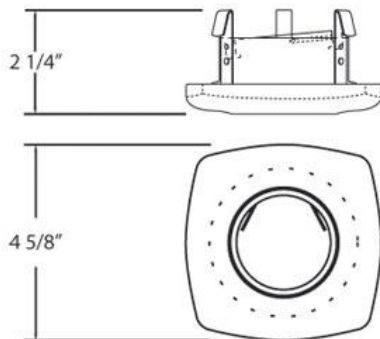

TR-G15, TRIM, 3 1/4IN ROUNDED SQUARE GLASS

PRODUCT DETAILS

No.	:	TR-G15-13
Product Color	:	FROST
Diameter	:	4.25"
Height	:	2.25"

LIGHT SOURCE DETAILS

Number of Bulbs	:	1 / 1
Light Source	:	Halogen / Halogen
Light Source Type	:	MR16 / GU10
Input Voltage	:	120 / 120V
Bulb Voltage	:	120V
Socket Type	:	/
Wattage	:	50 / 50W
Total Wattage	:	50 / 50W
Bulb Included	:	No / No
Dimmable	:	Yes / Yes

Options Available

ITEM NO.	FINISH	SHADE
TR-G15-13	FROST	

TECHNICAL DETAILS

Approval	:	
Cut Hole Diameter	:	3.375"

PROJECT INFORMATION

 Job Name: Date: Type:

 Comments: