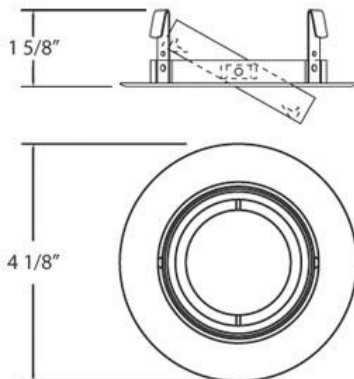

TR-G14, TRIM, 3 1/4IN GIMBAL

PRODUCT DETAILS

No.	:	TR-G14-01
Product Color	:	BLACK
Diameter	:	4.125"
Height	:	1.375"

LIGHT SOURCE DETAILS

Number of Bulbs	:	1 / 1
Light Source	:	Halogen / Halogen
Light Source Type	:	MR16 / GU10
Input Voltage	:	120 / 120V
Bulb Voltage	:	12 / 120V
Socket Type	:	/
Wattage	:	50 / 50W
Total Wattage	:	50 / 50W
Bulb Included	:	No / No
Dimmable	:	Yes / Yes

Options Available

ITEM NO.	FINISH	SHADE
TR-G14-01	BLACK	
TR-G14-03	GOLD	
TR-G14-04	SATIN NICKEL	
TR-G14-05	CHROME	
TR-G14-06	ANTIQUÉ BRASS	
TR-G14-09	BRONZE	

TECHNICAL DETAILS

Approval	:	
Beam Angle	:	45
Cut Hole Diameter	:	3.375"