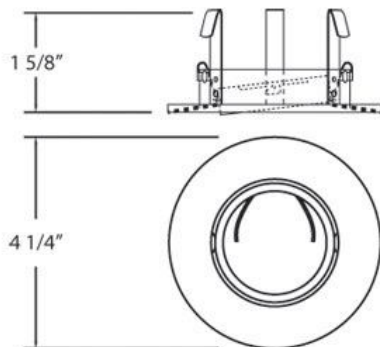

### PRODUCT DETAILS

No.	:	TR-G02-01
Product Color	:	BLACK
Diameter	:	4.25"
Height	:	2"

### TECHNICAL DETAILS

Approval	:	
Beam Angle	:	30
Cut Hole Diameter	:	3.375"