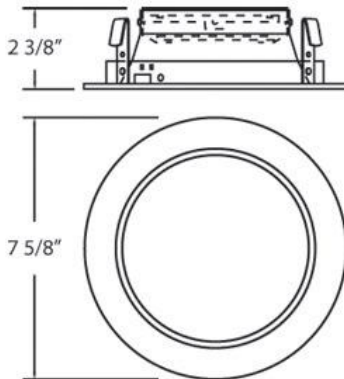

TR-A602, TRIM,6-INCH ALBALITE SHOWER

PRODUCT DETAILS

No.	:	TR-A602-101
Product Color	:	SATIN NICKEL
Shade / Accent Colour	:	FROST
Diameter	:	8.125"
Height	:	1.5"
Weight	:	0.7lbs

LIGHT SOURCE DETAILS

Number of Bulbs	:	1 / 2
Light Source	:	Incandescent / Fluorescent
Light Source Type	:	A19 / CFL
Input Voltage	:	120 / 120V
Bulb Voltage	:	120 / 120V
Socket Type	:	E26 / G24Q-1
Wattage	:	60 / 13W
Total Wattage	:	60 / 26W
Bulb Included	:	No / No
Dimmable	:	Yes / No

Options Available

ITEM NO.	FINISH	SHADE
TR-A602-101	SATIN NICKEL	FROST
TR-A602-57	WHITE	FROST

TECHNICAL DETAILS

Location	:	DAMP
Approval	:	

PROJECT INFORMATION

 Job Name: Date: Type:

 Comments: