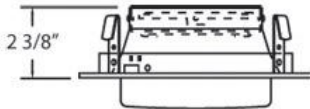

TR-A601, TRIM,6-INCH SHOWER DROPPED GLASS

PRODUCT DETAILS

No.	:	TR-A601-101
Product Color	:	SATIN NICKEL
Shade / Accent Colour	:	FROST
Diameter	:	8.125"
Height	:	2.125"

LIGHT SOURCE DETAILS

Number of Bulbs	:	1
Light Source	:	Incandescent
Light Source Type	:	A19
Input Voltage	:	120V
Bulb Voltage	:	120V
Socket Type	:	E26
Wattage	:	60W
Total Wattage	:	60W
Bulb Included	:	No
Dimmable	:	Yes

Options Available

ITEM NO.	FINISH	SHADE
TR-A601-101	SATIN NICKEL	FROST
TR-A601-57	WHITE	FROST

TECHNICAL DETAILS

Location	:	DAMP
Approval	:	

PROJECT INFORMATION

 Job Name: Date: Type:

 Comments: