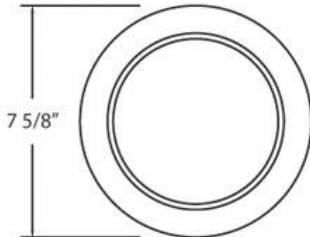

PROJECT INFORMATION

Job Name: Date: Type:

Comments: