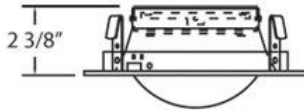

TR-A401, TRIM,4-INCH SHOWER DOME

PRODUCT DETAILS

No.	:	TR-A401-101
Product Color	:	SATIN NICKEL
Shade / Accent Colour	:	FROST
Diameter	:	4.875"
Height	:	2.125"
Weight	:	0.4lbs

LIGHT SOURCE DETAILS

Number of Bulbs	:	1 / 1
Light Source	:	Halogen / Halogen
Light Source Type	:	MR16 / GU10
Input Voltage	:	120 / 120V
Bulb Voltage	:	12 / 120V
Socket Type	:	/
Wattage	:	50 / 50W
Total Wattage	:	50 / 50W
Bulb Included	:	No / No
Dimmable	:	Yes / Yes

Options Available

ITEM NO.	FINISH	SHADE
TR-A401-101	SATIN NICKEL	FROST
TR-A401-123	CHROME	FROST
TR-A401-57	WHITE	FROST

TECHNICAL DETAILS

Location	:	DAMP
Approval	:	
Cut Hole Diameter	:	4.375"

PROJECT INFORMATION