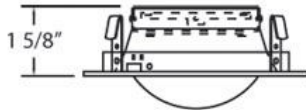

TR-A301, TRIM,3-INCH SHOWER DOME

PRODUCT DETAILS

No.	:	TR-A301-101
Product Color	:	SATIN NICKEL
Shade / Accent Colour	:	FROST
Diameter	:	3.625"
Height	:	1.625"
Weight	:	0.3lbs

LIGHT SOURCE DETAILS

Number of Bulbs	:	1 / 1
Light Source	:	Halogen / Halogen
Light Source Type	:	MR16 / GU10
Input Voltage	:	120 / 120V
Bulb Voltage	:	12 / 120V
Socket Type	:	/
Wattage	:	50 / 50W
Total Wattage	:	50 / 50W
Bulb Included	:	No / No
Dimmable	:	Yes / Yes

Options Available

ITEM NO.	FINISH	SHADE
TR-A301-101	SATIN NICKEL	FROST
TR-A301-123	CHROME	FROST
TR-A301-57	WHITE	FROST

TECHNICAL DETAILS

Location	:	DAMP
Approval	:	
Cut Hole Diameter	:	3.25"

PROJECT INFORMATION