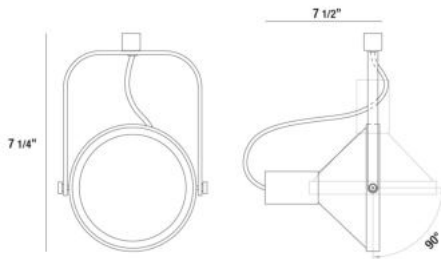

PROJECT INFORMATION

Job Name: Date: Type:

Comments: