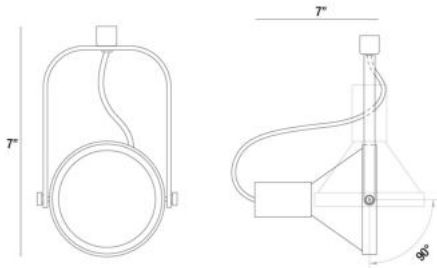

GIMBAL 30, TRACK HEAD, 75W PAR30

PRODUCT DETAILS

No.	:	TK-HGP30-01
Product Color	:	BLACK
Width	:	7"
Height	:	7"
Weight	:	0.1lbs

LIGHT SOURCE DETAILS

Number of Bulbs	:	1
Light Source	:	Incandescent
Light Source Type	:	PAR30
Input Voltage	:	120V
Bulb Voltage	:	120V
Socket Type	:	E26
Wattage	:	75W
Total Wattage	:	75W
Bulb Included	:	No
Dimmable	:	Yes

Options Available

ITEM NO.	FINISH	SHADE
TK-HGP30-01	BLACK	
TK-HGP30-S5	PLATINUM	

TECHNICAL DETAILS

Approval	:	
Beam Angle	:	120
Vertical Adjustment	:	90
Horizontal Adjustment	:	350

PROJECT INFORMATION

 Job Name: Date: Type: