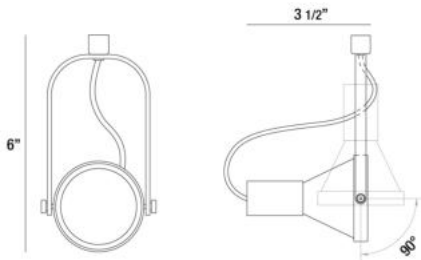

GIMBAL 20, TRACK HEAD, 50W PAR20

PRODUCT DETAILS

No.	:	TK-HGP20-01
Product Color	:	BLACK
Width	:	3.5"
Height	:	6"

LIGHT SOURCE DETAILS

Number of Bulbs	:	1
Light Source	:	Incandescent
Light Source Type	:	PAR20
Input Voltage	:	120V
Bulb Voltage	:	120V
Socket Type	:	E26
Wattage	:	50W
Total Wattage	:	50W
Bulb Included	:	No
Dimmable	:	Yes

Options Available

ITEM NO.	FINISH	SHADE
TK-HGP20-01	BLACK	
TK-HGP20-02	WHITE	
TK-HGP20-S5	PLATINUM	

TECHNICAL DETAILS

Approval	:	
Beam Angle	:	120
Vertical Adjustment	:	90
Horizontal Adjustment	:	350

PROJECT INFORMATION