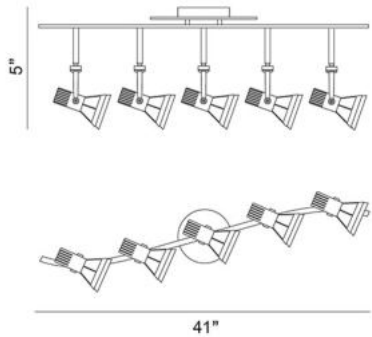

### TECHNICAL DETAILS

Canopy / Backplate Height	:	0.6"
Canopy / Backplate Dia.	:	4.8"
Approval	:	
Vertical Adjustment	:	90
Horizontal Adjustment	:	350