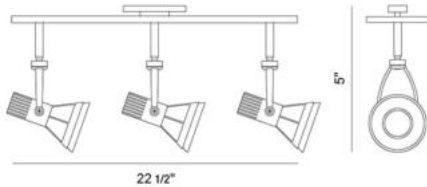

### LIGHT SOURCE DETAILS

Number of Bulbs	:	3
Light Source	:	Halogen
Light Source Type	:	GU10
Input Voltage	:	120V
Bulb Voltage	:	120V
Socket Type	:	GU10
Wattage	:	50W
Total Wattage	:	150W
Bulb Included	:	Yes
Dimmable	:	Yes

### TECHNICAL DETAILS

Canopy / Backplate Height	:	0.6"
Canopy / Backplate Dia.	:	4.8"
Approval	:	
Vertical Adjustment	:	90
Horizontal Adjustment	:	350