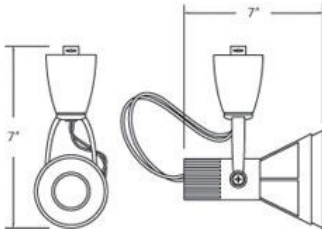

VORTEX, TRACK HEAD, 50W GU10

PRODUCT DETAILS

No.	:	TK-1VTX3-02
Product Color	:	WHITE
Shade / Accent Colour	:	FROST
Width	:	7"
Height	:	7"

LIGHT SOURCE DETAILS

Number of Bulbs	:	1
Light Source	:	Halogen
Light Source Type	:	GU10
Input Voltage	:	120V
Bulb Voltage	:	120V
Socket Type	:	GU10
Wattage	:	50W
Total Wattage	:	50W
Bulb Included	:	Yes
Dimmable	:	Yes

Options Available

ITEM NO.	FINISH	SHADE
TK-1VTX3-02	WHITE	FROST
TK-1VTX3-34	PLATINUM	FROST

TECHNICAL DETAILS

Approval	:	
Vertical Adjustment	:	90
Horizontal Adjustment	:	350

PROJECT INFORMATION

Job Name: Date: Type: