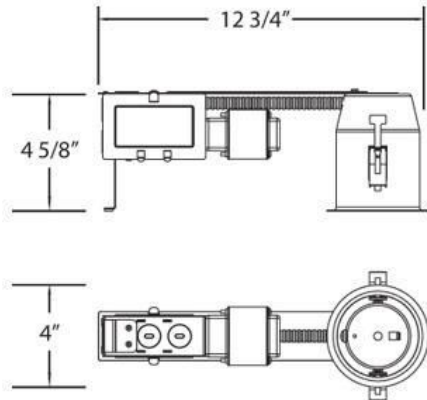

TERE-325, 3-1/4 INCH RETROFIT HOUSING

PRODUCT DETAILS

No.	:	TERE-325
Length	:	12.75"
Width	:	4"
Height	:	4.625"

LIGHT SOURCE DETAILS

Number of Bulbs	:	1
Light Source	:	Halogen
Light Source Type	:	MR16
Input Voltage	:	120V
Bulb Voltage	:	12V
Socket Type	:	GU5.3
Wattage	:	50W
Total Wattage	:	50W
Bulb Included	:	No
Dimmable	:	Yes

Options Available

ITEM NO.	FINISH	SHADE
TERE-325		

TECHNICAL DETAILS

Approval	:	
Cut Hole Diameter	:	3.5"

PROJECT INFORMATION

 Job Name: Date: Type:

 Comments: